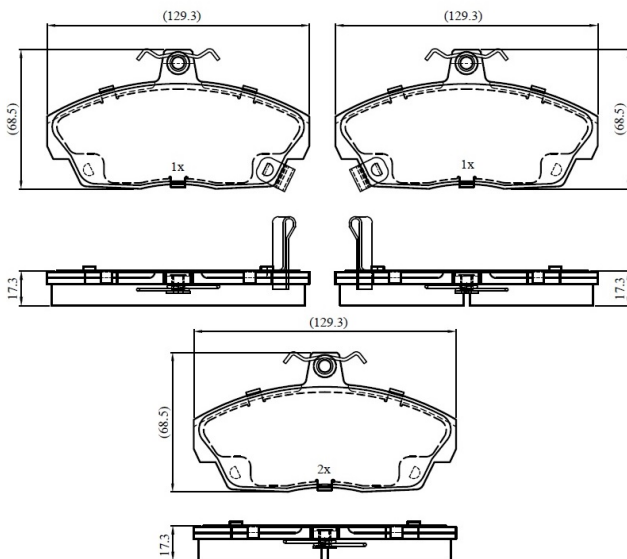

Make: HONDA

Model: CIVIC VI Fastback

Part Number: ADB33286

Vehicle Manufacturing/Engine:

ADB33286

Specifications

Fitting Position	:	Front
Model Date	:	1997-2001

Or. Caliper	:	
WVA	:	21515
FMSI	:	
Length	:	129.3
Width	:	68.5
Thickness	:	17.3