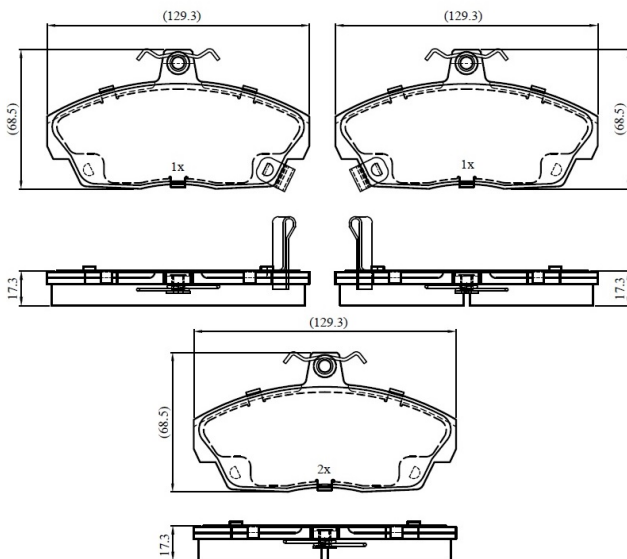

Make: HONDA

Model: CIVIC VI Fastback

Part Number: ADB33286

Vehicle Manufacturing/Engine:

ADB33286

Specifications

Fitting Position	:	Front
Model Date	:	1994-1997

Or. Caliper	:	
WVA	:	21515
FMSI	:	
Length	:	129.3
Width	:	68.5
Thickness	:	17.3