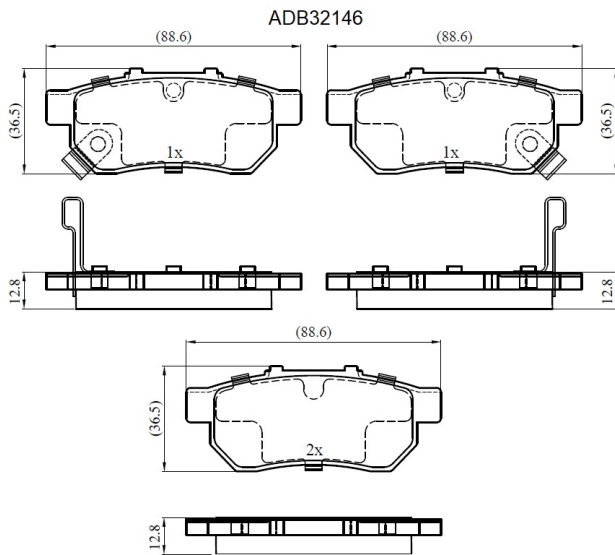

Make: HONDA

Model: CIVIC VI Saloon

Part Number: ADB32146

Vehicle Manufacturing/Engine:

Specifications

Fitting Position	:	Rear
Model Date	:	11/95-

Or. Caliper	:	Akebono
WVA	:	21738, 21739
FMSI	:	
Length	:	88.6
Width	:	36.5
Thickness	:	12.8/13.4