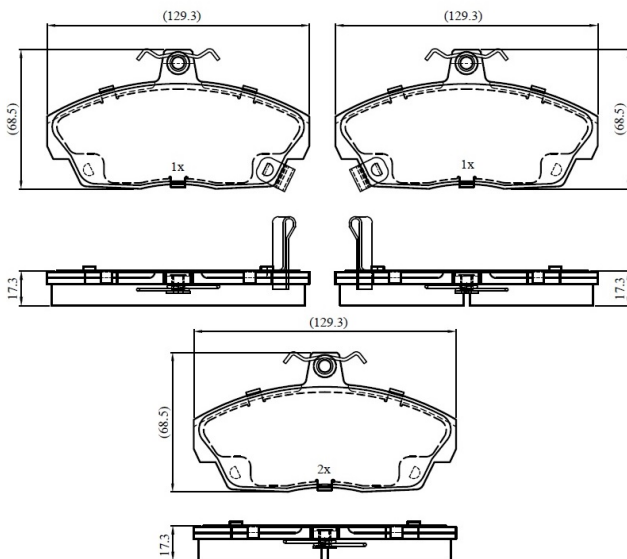

Make: HONDA

Model: CIVIC VII Coupe

Part Number: ADB33286

Vehicle Manufacturing/Engine:

ADB33286

Specifications

Fitting Position	:	Front
Model Date	:	2001-2005

Or. Caliper	:	
WVA	:	21515
FMSI	:	
Length	:	129.3
Width	:	68.5
Thickness	:	17.3