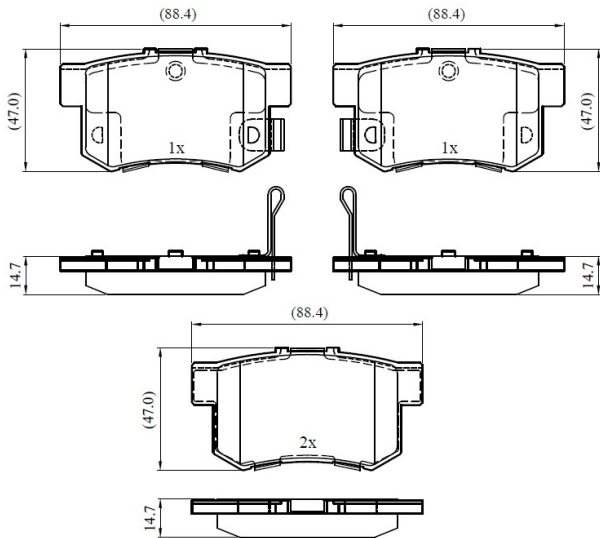

Make: HONDA

Model: CIVIC VII Hatchback

Part Number: ADB33255

Vehicle Manufacturing/Engine:

ADB33255

Specifications

Fitting Position

:

Rear

Model Date	:	2001-2005
Or. Caliper	:	
WVA	:	21719
FMSI	:	
Length	:	88.4
Width	:	47
Thickness	:	14.7