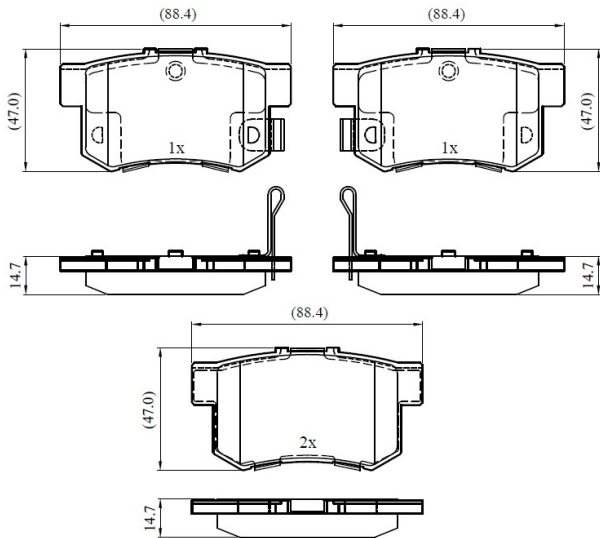

Make: HONDA

Model: CIVIC VII Hatchback

Part Number: ADB33255

Vehicle Manufacturing/Engine:

ADB33255

Specifications

Fitting Position

:

Rear

Model Date	:	2000-2005
Or. Caliper	:	
WVA	:	21719
FMSI	:	
Length	:	88.4
Width	:	47
Thickness	:	14.7