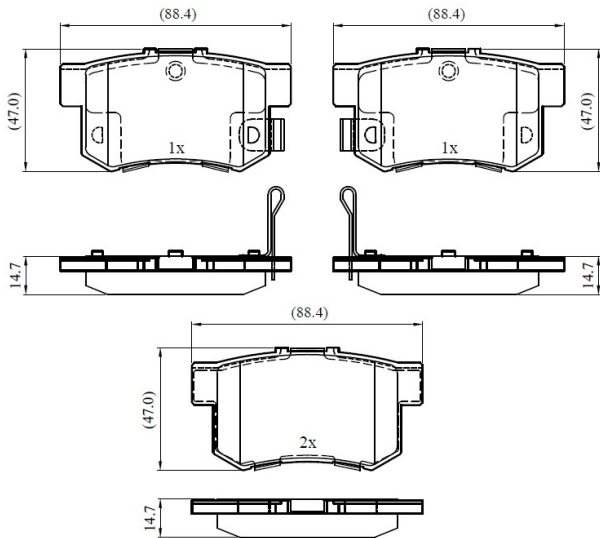

Make: HONDA

Model: CIVIC VII Hatchback

Part Number: ADB33255

Vehicle Manufacturing/Engine:

ADB33255

Specifications

Fitting Position

:

Rear

Model Date	:	2002-2005
Or. Caliper	:	
WVA	:	21719
FMSI	:	
Length	:	88.4
Width	:	47
Thickness	:	14.7