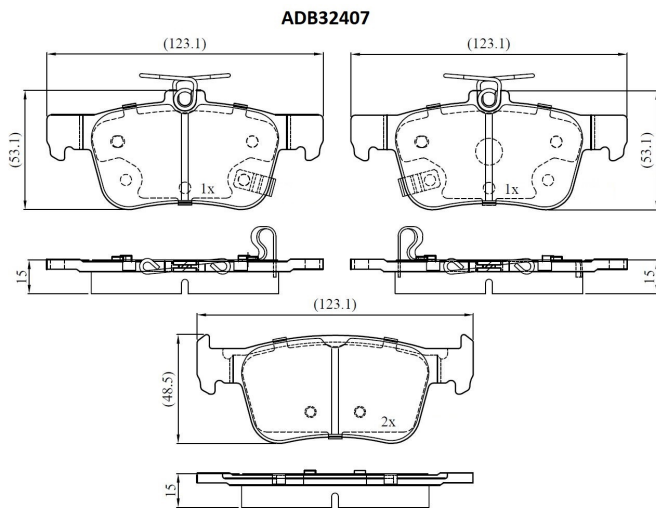

Make: HONDA

Model: CIVIC X Saloon

Part Number: ADB32407

Vehicle Manufacturing/Engine:

Specifications

Fitting Position	:	Rear
Model Date	:	2018-
Or. Caliper	:	

WVA	:	22429
FMSI	:	
Length	:	123.1
Width	:	48.5,53.1
Thickness	:	15