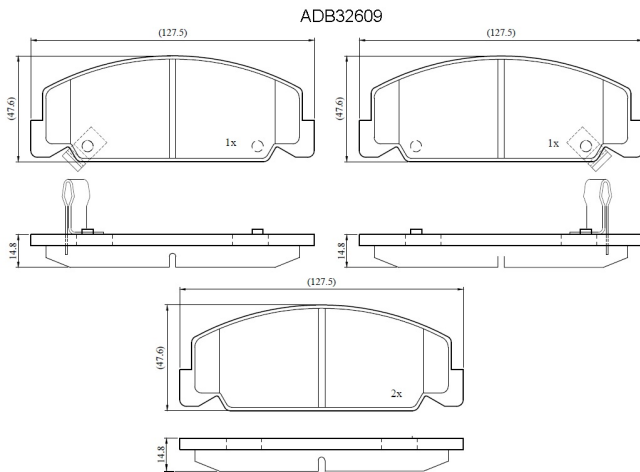

Make: HONDA

Model: Civic

Part Number: ADB32609

Vehicle Manufacturing/Engine:

Specifications

Fitting Position	:	Front
Model Date	:	93-00
Or. Caliper	:	
WVA	:	

FMSI	:	D273
Length	:	
Width	:	
Thickness	:	