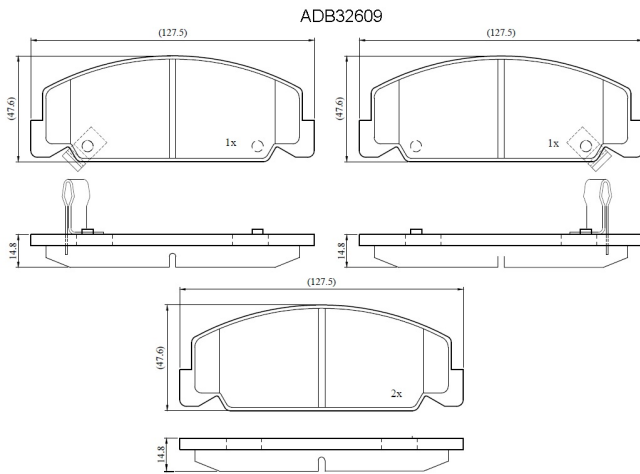

Make: HONDA

Model: Civic

Part Number: ADB32609

Vehicle Manufacturing/Engine:

Specifications

Fitting Position	:	Front
Model Date	:	96-
Or. Caliper	:	
WVA	:	

FMSI	:	D273
Length	:	
Width	:	
Thickness	:	