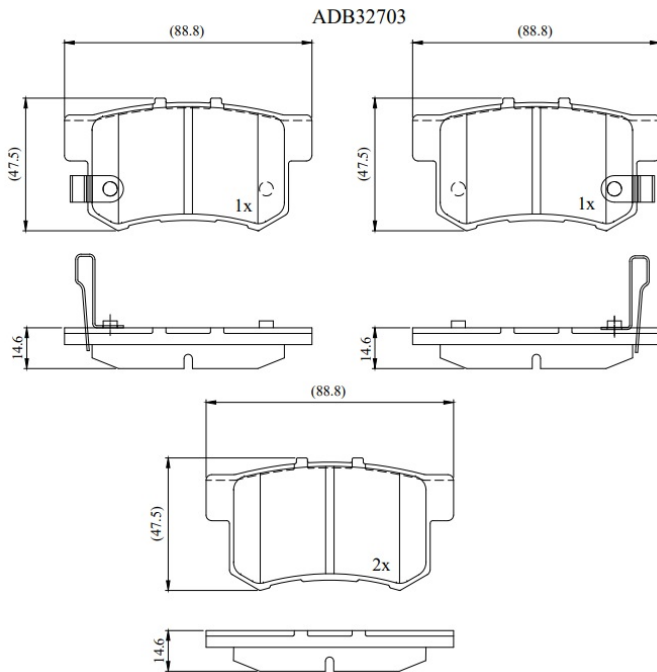

Make: HONDA

Model: Civic

Part Number: ADB32703

Vehicle Manufacturing/Engine:

Specifications

Fitting Position

:

Rear

Model Date	:	03-Oct
Or. Caliper	:	
WVA	:	
FMSI	:	D365
Length	:	88.8
Width	:	47.5
Thickness	:	14.6