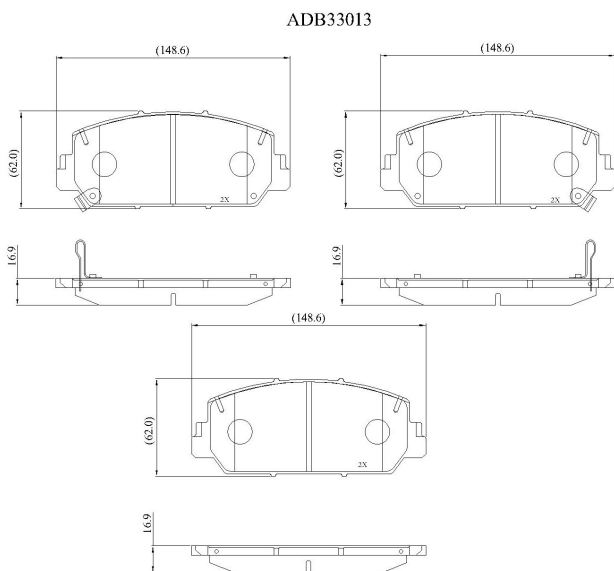

Make: HONDA

Model: Civic

Part Number: ADB33013

Vehicle Manufacturing/Engine:

Specifications

Fitting Position	:	Front
Model Date	:	2017-2020

Or. Caliper	:	
WVA	:	
FMSI	:	D1697
Length	:	148.6
Width	:	62
Thickness	:	16.9