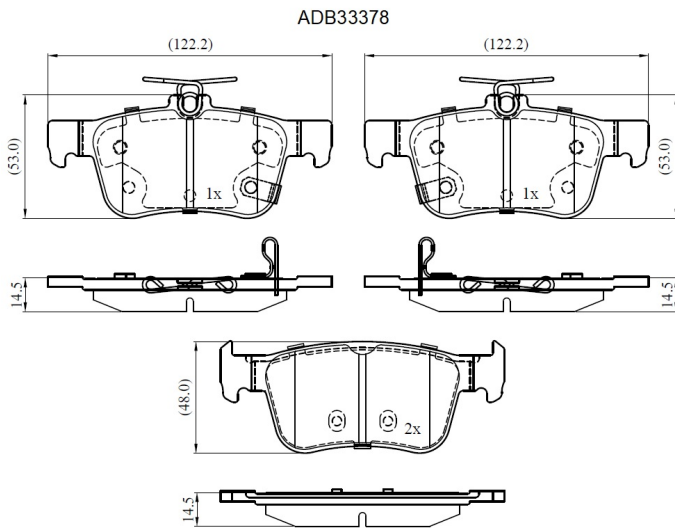

Make: HONDA

Model: Civic

Part Number: ADB33378

Vehicle Manufacturing/Engine:

Specifications

Fitting Position	:	Rear
Model Date	:	2016-2020
Or. Caliper	:	

WVA	:	
FMSI	:	D1878
Length	:	122.2
Width	:	53/48
Thickness	:	14.5