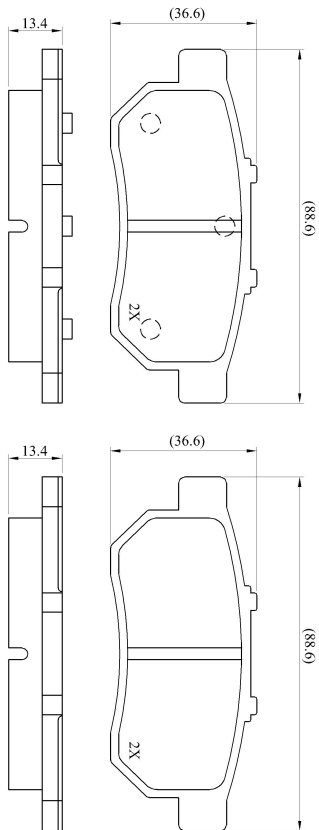

Make: HONDA

Model: Concerto Range

Part Number: ADB0708

Vehicle Manufacturing/Engine:

ADB0708

Specifications

Fitting Position	:	Rear
Model Date	:	10/89-12/91
Or. Caliper	:	
WVA	:	
FMSI	:	
Length	:	88.6
Width	:	36.5
Thickness	:	13.4