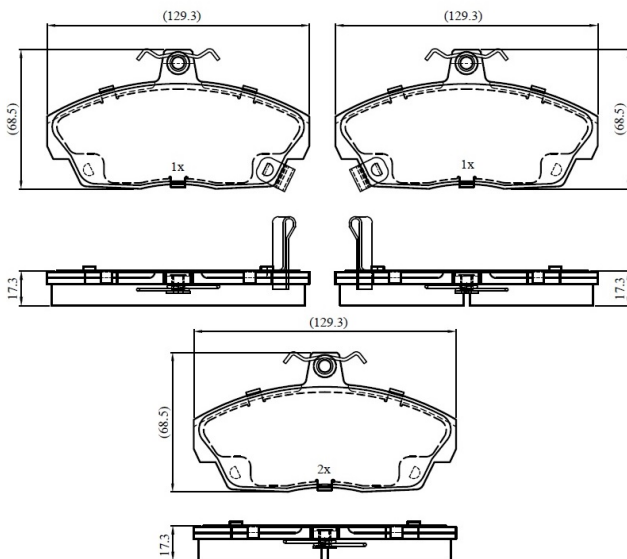

Make: HONDA

Model: CONCERTO Saloon

Part Number: ADB33286

Vehicle Manufacturing/Engine:

ADB33286

Specifications

Fitting Position	:	Front
Model Date	:	1989-1991

Or. Caliper	:	
WVA	:	21515
FMSI	:	
Length	:	129.3
Width	:	68.5
Thickness	:	17.3