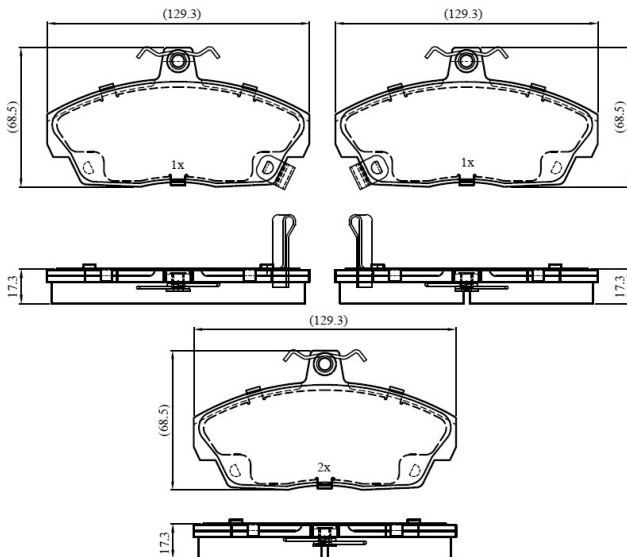

Make: HONDA

Model: CONCERTO Saloon

Part Number: ADB33286

Vehicle Manufacturing/Engine:

ADB33286

Specifications

Fitting Position	:	Front
Model Date	:	1989-1995

Or. Caliper	:	
WVA	:	21515
FMSI	:	
Length	:	129.3
Width	:	68.5
Thickness	:	17.3