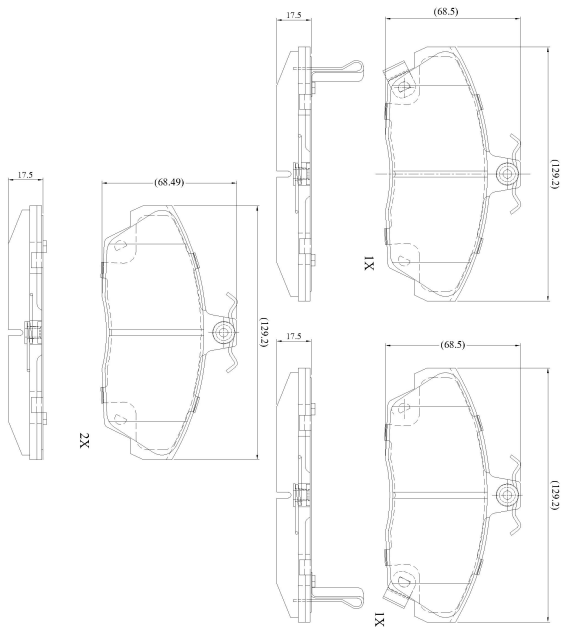

Make: HONDA

Model: Concerto

Part Number: ADB3232

Vehicle Manufacturing/Engine:

ADB3232

Specifications

Fitting Position	:	Front
Model Date	:	01/89-01/95
Or. Caliper	:	Lucas
WVA	:	21515
FMSI	:	
Length	:	129.2
Width	:	68.5
Thickness	:	17.3