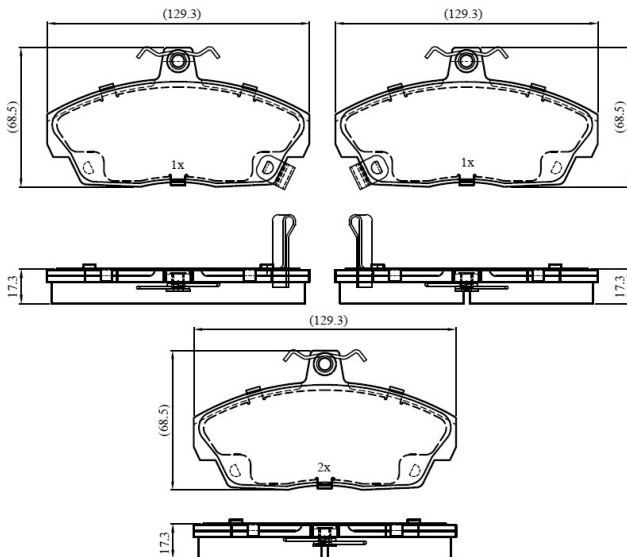

Make: HONDA

Model: Concerto

Part Number: ADB33286

Vehicle Manufacturing/Engine:

ADB33286

Specifications

Fitting Position	:	Front
Model Date	:	1989-1995

Or. Caliper	:	
WVA	:	21515
FMSI	:	
Length	:	129.3
Width	:	68.5
Thickness	:	17.3