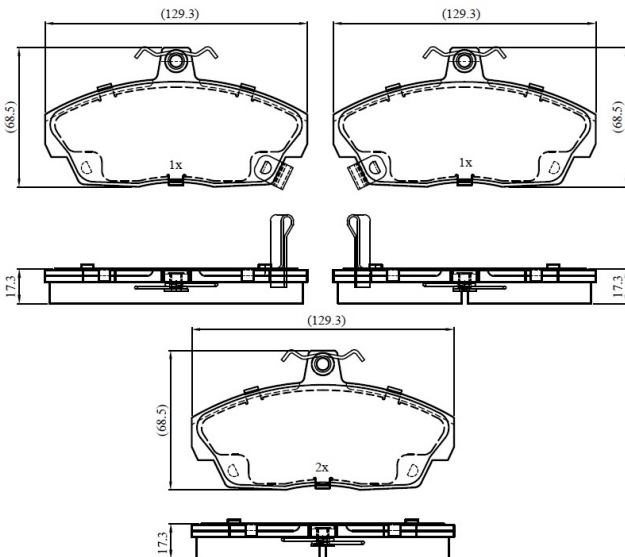

Make: HONDA

Model: Concerto

Part Number: ADB33286

Vehicle Manufacturing/Engine:

ADB33286

Specifications

Fitting Position	:	Front
Model Date	:	1989-1992

Or. Caliper	:	
WVA	:	21515
FMSI	:	
Length	:	129.3
Width	:	68.5
Thickness	:	17.3