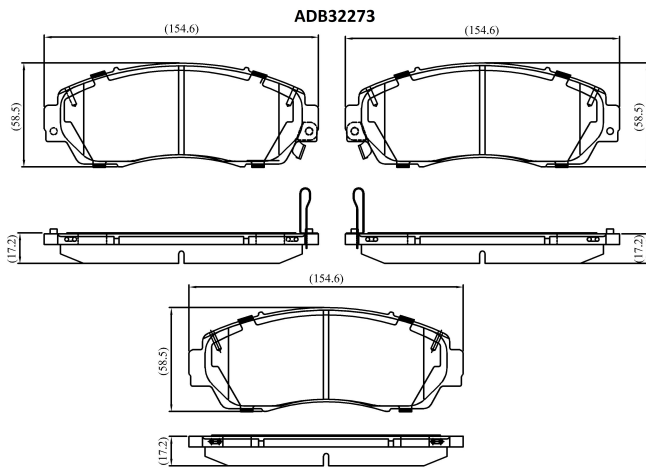

Make: HONDA

Model: CR-V IV

Part Number: ADB32273

Vehicle Manufacturing/Engine:

Specifications

Fitting Position	:	Front
Model Date	:	01/12-
Or. Caliper	:	
WVA	:	24342, 25351

FMSI	:	
Length	:	154.6
Width	:	58.5
Thickness	:	16.6