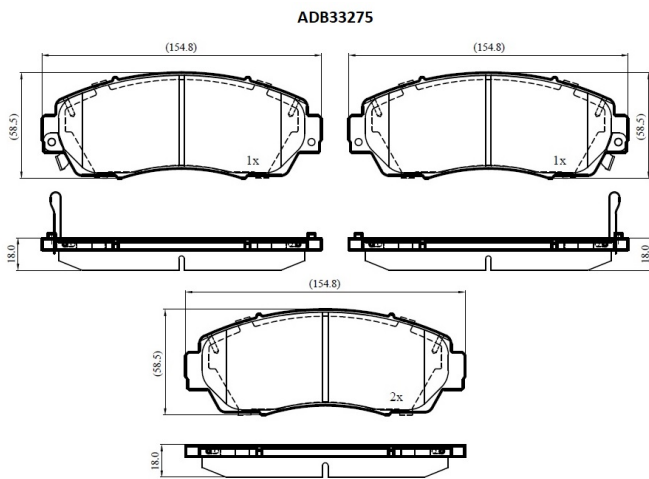

Make: HONDA

Model: CR-V IV

Part Number: ADB33275

Vehicle Manufacturing/Engine:

Specifications

| | | |
|-------------------------|---|-------|
| Fitting Position | : | Front |
| Model Date | : | 2012- |
| Or. Caliper | : | |

| | | |
|------------------|---|-------|
| WVA | : | 24342 |
| FMSI | : | |
| Length | : | 154.8 |
| Width | : | 58.5 |
| Thickness | : | 18 |