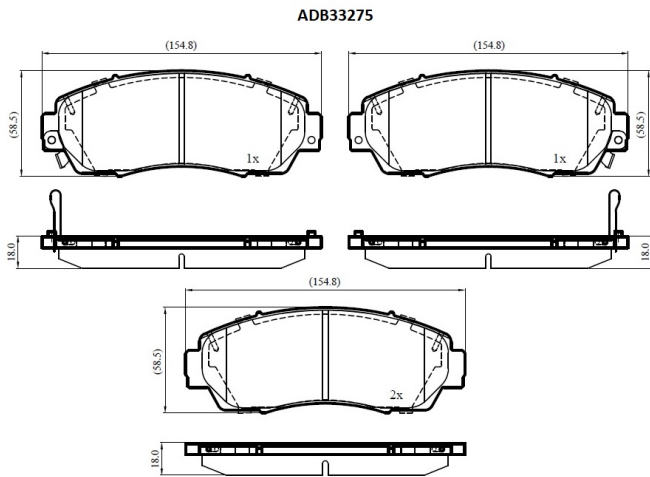

Make: HONDA

Model: CR-V V

Part Number: ADB33275

Vehicle Manufacturing/Engine:

Specifications

Fitting Position	:	Front
Model Date	:	2018-
Or. Caliper	:	

WVA	:	24342
FMSI	:	
Length	:	154.8
Width	:	58.5
Thickness	:	18