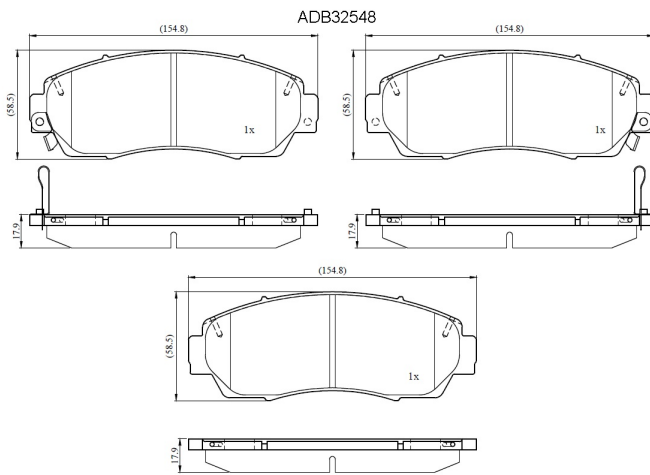

Make: HONDA

Model: CR-V

Part Number: ADB32548

Vehicle Manufacturing/Engine:

Specifications

Fitting Position	:	Front
Model Date	:	Dec-13
Or. Caliper	:	
WVA	:	

FMSI	:	D1521
Length	:	154.8
Width	:	58.5
Thickness	:	17.9