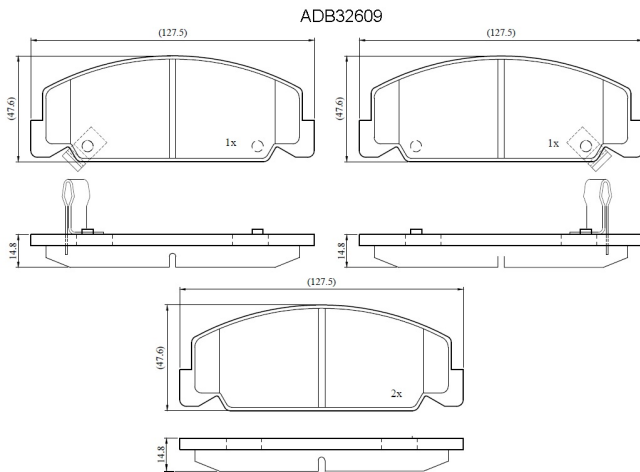

Make: HONDA

Model: Del

Part Number: ADB32609

Vehicle Manufacturing/Engine:

Specifications

Fitting Position	:	Front
Model Date	:	93-97
Or. Caliper	:	
WVA	:	

FMSI	:	D273
Length	:	
Width	:	
Thickness	:	