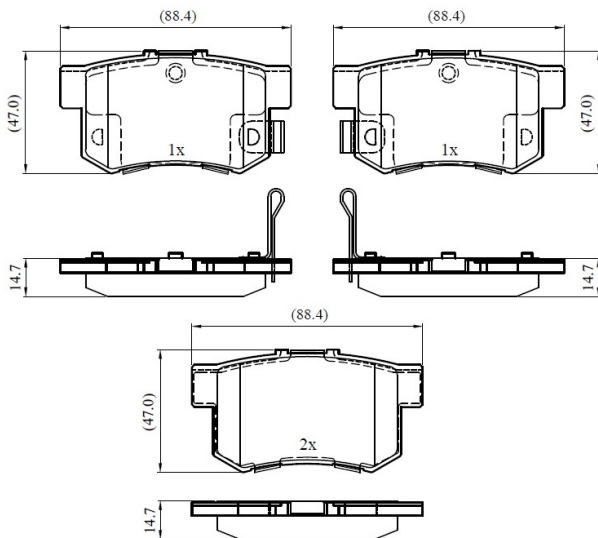

Make: HONDA

Model: ELEMENT

Part Number: ADB33255

Vehicle Manufacturing/Engine:

ADB33255

Specifications

Fitting Position

:

Rear

Model Date	:	2002-2011
Or. Caliper	:	
WVA	:	21719
FMSI	:	
Length	:	88.4
Width	:	47
Thickness	:	14.7