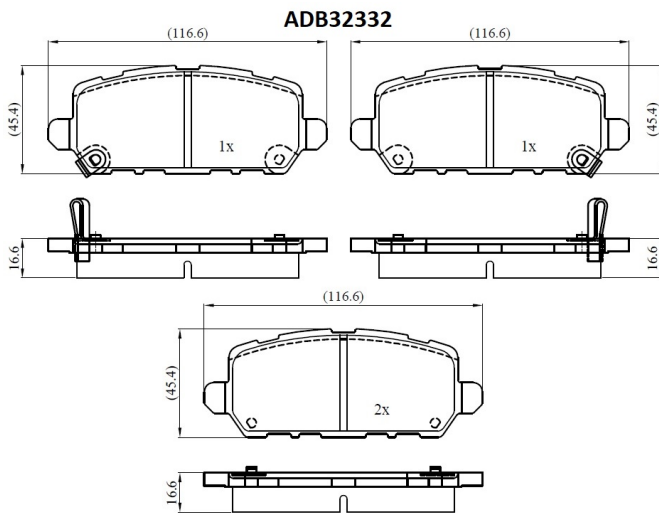

Make: HONDA

Model: HR-V

Part Number: ADB32332

Vehicle Manufacturing/Engine:

Specifications

Fitting Position	:	Rear
Model Date	:	08/2015-
Or. Caliper	:	

WVA	:	
FMSI	:	
Length	:	116.6
Width	:	45.4
Thickness	:	16.6