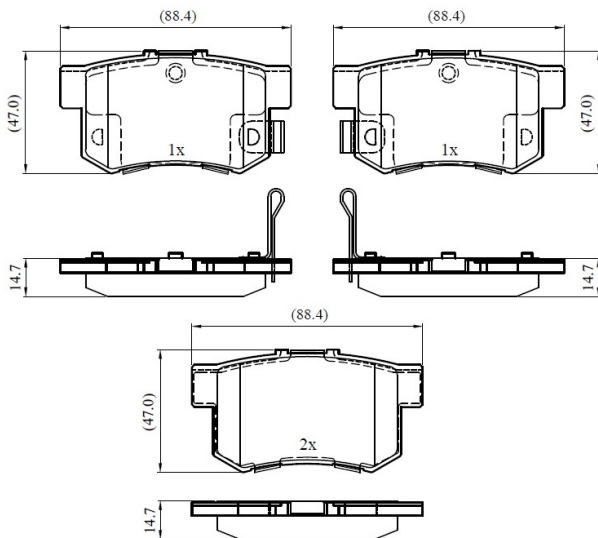

Make: HONDA

Model: INTEGRA Coupe

Part Number: ADB33255

Vehicle Manufacturing/Engine:

ADB33255

Specifications

Fitting Position

:

Rear

Model Date	:	2002-
Or. Caliper	:	
WVA	:	21719
FMSI	:	
Length	:	88.4
Width	:	47
Thickness	:	14.7