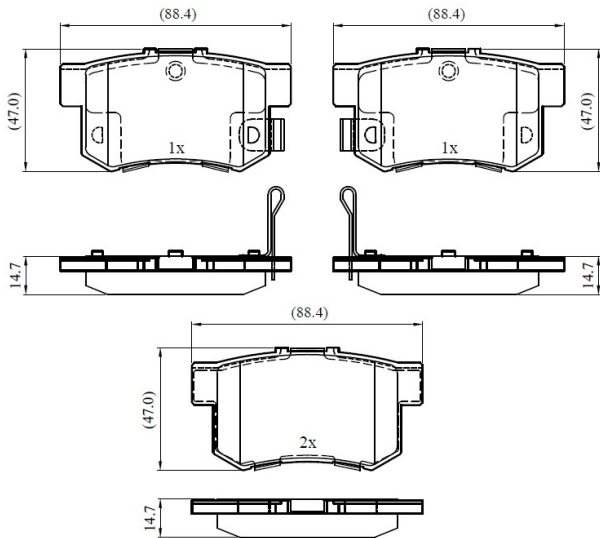

Make: HONDA

Model: LAGREAT

Part Number: ADB33255

Vehicle Manufacturing/Engine:

ADB33255

Specifications

Fitting Position

:

Rear

Model Date	:	1998-2002
Or. Caliper	:	
WVA	:	21719
FMSI	:	
Length	:	88.4
Width	:	47
Thickness	:	14.7