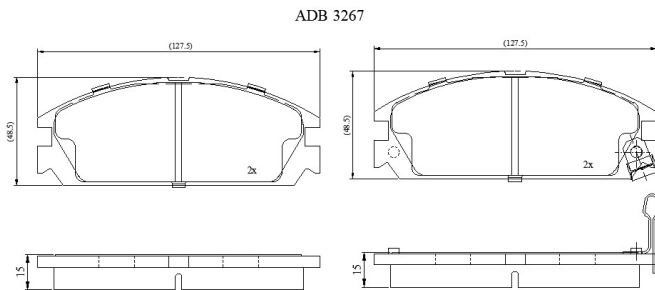

Make: HONDA

Model: Legend

Part Number: ADB3267

Vehicle Manufacturing/Engine:

Specifications

Fitting Position	:	Front
Model Date	:	01/86-01/91
Or. Caliper	:	Akebono
WVA	:	20104
FMSI	:	
Length	:	127.5

Width	:	48.5
Thickness	:	15