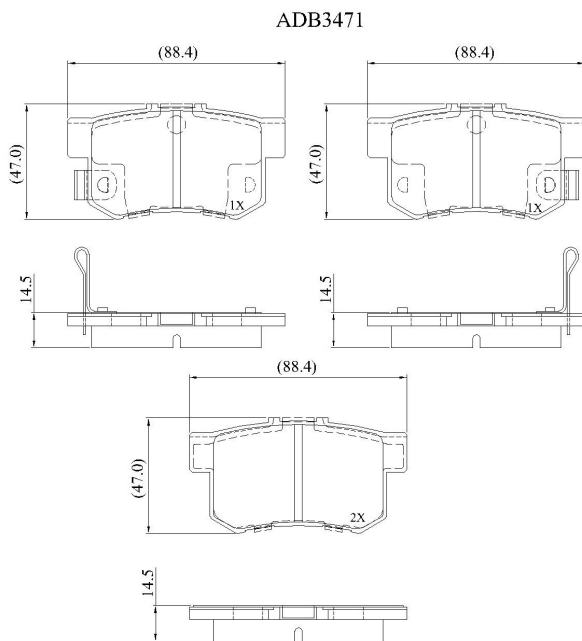

Make: HONDA

Model: Legend

Part Number: ADB3471

Vehicle Manufacturing/Engine:

Specifications

Fitting Position

:

Rear

Model Date	:	06/96->
Or. Caliper	:	Akebono
WVA	:	21721
FMSI	:	
Length	:	88.4
Width	:	47
Thickness	:	14.5