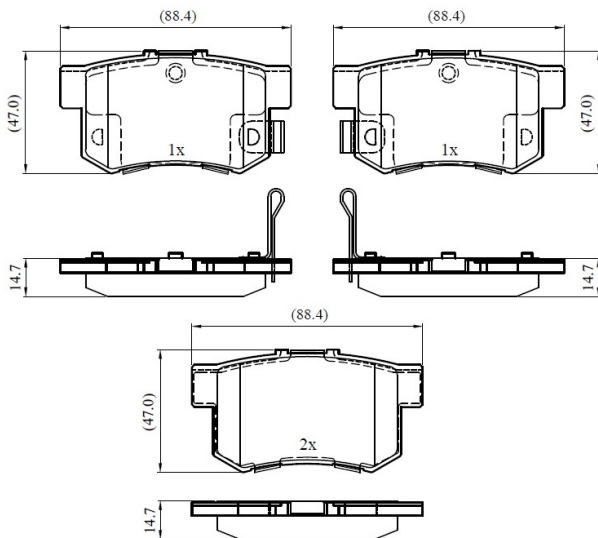

Make: HONDA

Model: ODYSSEY MPV

Part Number: ADB33255

Vehicle Manufacturing/Engine:

ADB33255

Specifications

Fitting Position

:

Rear

Model Date	:	1997-1999
Or. Caliper	:	
WVA	:	21719
FMSI	:	
Length	:	88.4
Width	:	47
Thickness	:	14.7