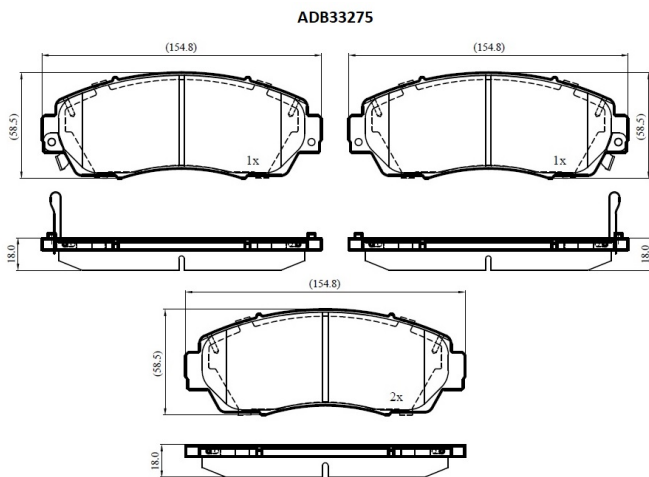

Make: HONDA

Model: ODYSSEY MPV

Part Number: ADB33275

Vehicle Manufacturing/Engine:

Specifications

Fitting Position	:	Front
Model Date	:	2004-2010
Or. Caliper	:	

WVA	:	24342
FMSI	:	
Length	:	154.8
Width	:	58.5
Thickness	:	18