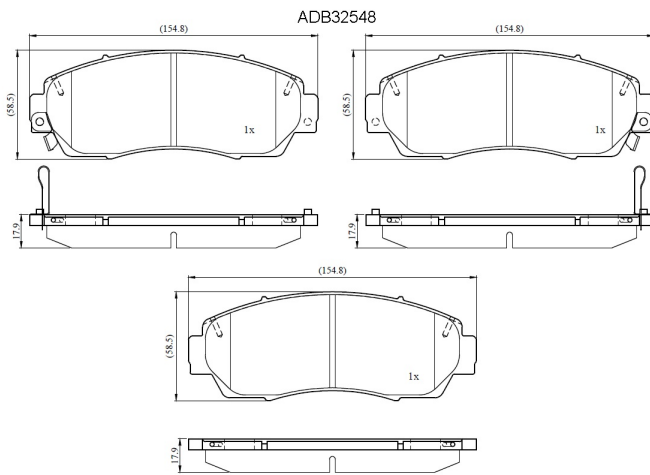

Make: HONDA

Model: ODYSSEY

Part Number: ADB32548

Vehicle Manufacturing/Engine:

Specifications

Fitting Position	:	Front
Model Date	:	Nov-13
Or. Caliper	:	
WVA	:	

FMSI	:	D1521
Length	:	154.8
Width	:	58.5
Thickness	:	17.9