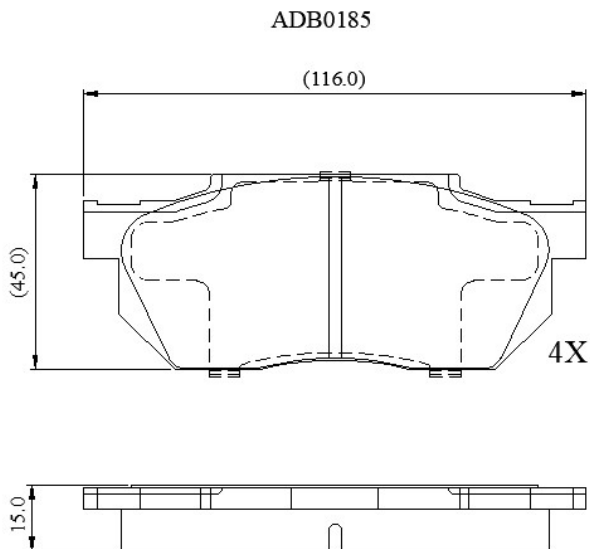

Make: HONDA

Model: Prelude (83->92)

Part Number: ADB0185

Vehicle Manufacturing/Engine:

Specifications

Fitting Position

:

Front

Model Date	:	01/83-01/87
Or. Caliper	:	Akebono
WVA	:	20959
FMSI	:	
Length	:	116
Width	:	45
Thickness	:	15