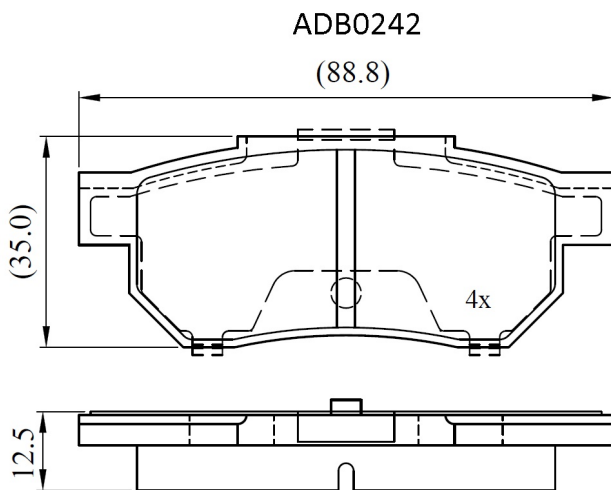

Make: HONDA

Model: Prelude (83->92)

Part Number: ADB0242

Vehicle Manufacturing/Engine:

Specifications

Fitting Position	:	Rear
Model Date	:	01/85-01/92
Or. Caliper	:	Akebono

WVA	:	21312
FMSI	:	
Length	:	88.7
Width	:	35
Thickness	:	12.5