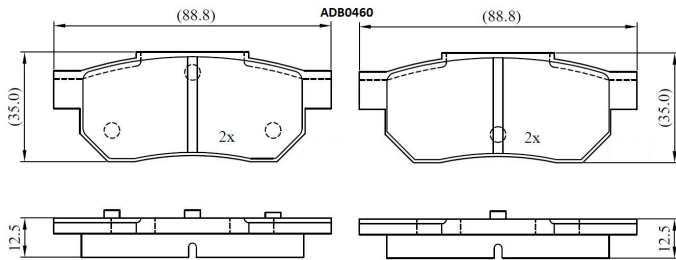

Make: HONDA

Model: Prelude (83->92)

Part Number: ADB0460

Vehicle Manufacturing/Engine:

Specifications

Fitting Position	:	Rear
Model Date	:	01/89-01/92
Or. Caliper	:	Akebono
WVA	:	21312
FMSI	:	
Length	:	88.0/88.7
Width	:	35

Thickness

:

12.5