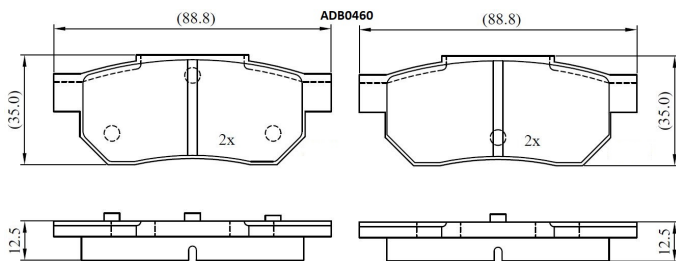

Make: HONDA

Model: Prelude (83->92)

Part Number: ADB0460

Vehicle Manufacturing/Engine:

Specifications

Fitting Position	:	Rear
Model Date	:	01/89-01/92
Or. Caliper	:	Akebono
WVA	:	21312
FMSI	:	
Length	:	88.0/88.7
Width	:	35

Thickness

:

12.5