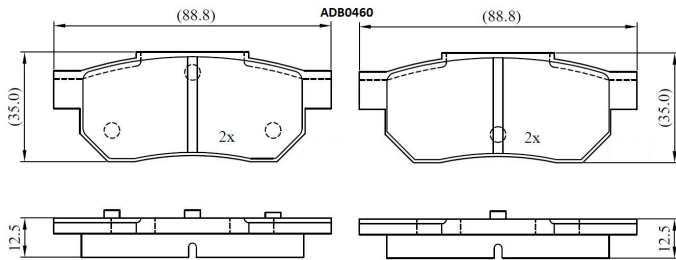

Make: HONDA

Model: Prelude (83->92)

Part Number: ADB0460

Vehicle Manufacturing/Engine:

Specifications

Fitting Position	:	Rear
Model Date	:	01/87-01/92
Or. Caliper	:	Akebono
WVA	:	21312
FMSI	:	
Length	:	88.0/88.7
Width	:	35

Thickness

:

12.5