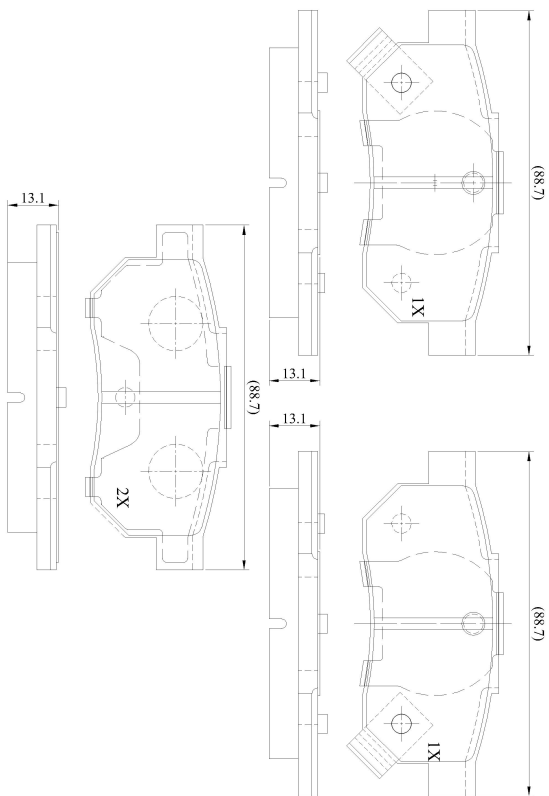

Make: HONDA

Model: Prelude (83->92)

Part Number: ADB3242

Vehicle Manufacturing/Engine:

ADB3242

Specifications

Fitting Position	:	Rear
Model Date	:	01/89-01/92
Or. Caliper	:	Akebono
WVA	:	2,13,12,21,313
FMSI	:	
Length	:	88.8
Width	:	35
Thickness	:	12.5