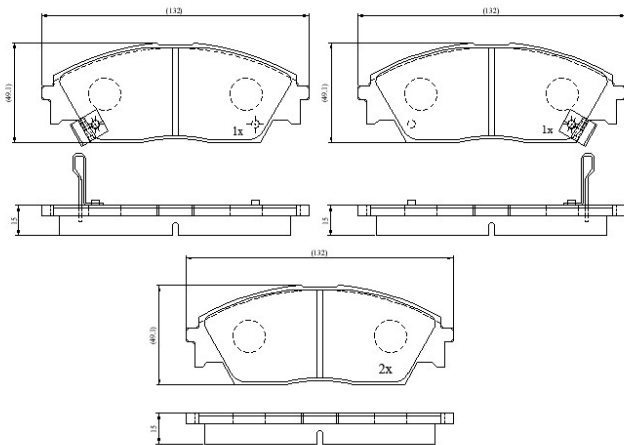

Make: HONDA

Model: Prelude (83->92)

Part Number: ADB3378

Vehicle Manufacturing/Engine:

ADB3378

Specifications

| | | |
|-------------------------|---|-------------|
| Fitting Position | : | Front |
| Model Date | : | 01/85-01/92 |
| Or. Caliper | : | Akebono |

| | | |
|------------------|---|-------|
| WVA | : | 21322 |
| FMSI | : | |
| Length | : | 132 |
| Width | : | 49.1 |
| Thickness | : | 15 |