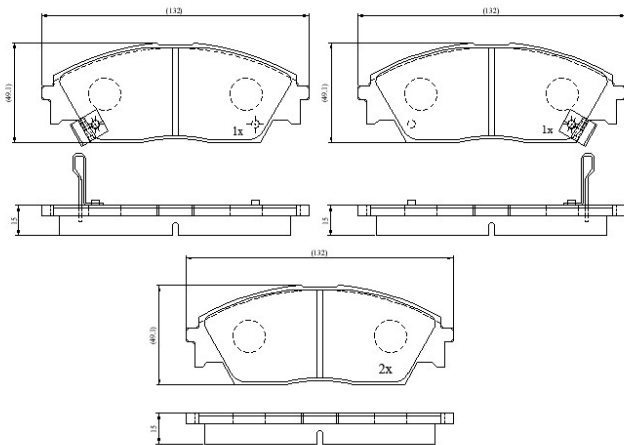

Make: HONDA

Model: Prelude (83->92)

Part Number: ADB3378

Vehicle Manufacturing/Engine:

ADB3378

Specifications

Fitting Position	:	Front
Model Date	:	01/89-01/92
Or. Caliper	:	Akebono

WVA	:	21322
FMSI	:	
Length	:	132
Width	:	49.1
Thickness	:	15