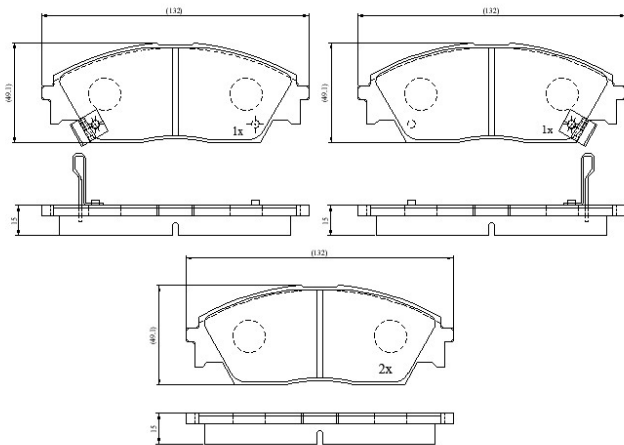

Make: HONDA

Model: Prelude (83->92)

Part Number: ADB3378

Vehicle Manufacturing/Engine:

ADB3378

Specifications

Fitting Position	:	Front
Model Date	:	01/87-01/92
Or. Caliper	:	Akebono

WVA	:	21322
FMSI	:	
Length	:	132
Width	:	49.1
Thickness	:	15