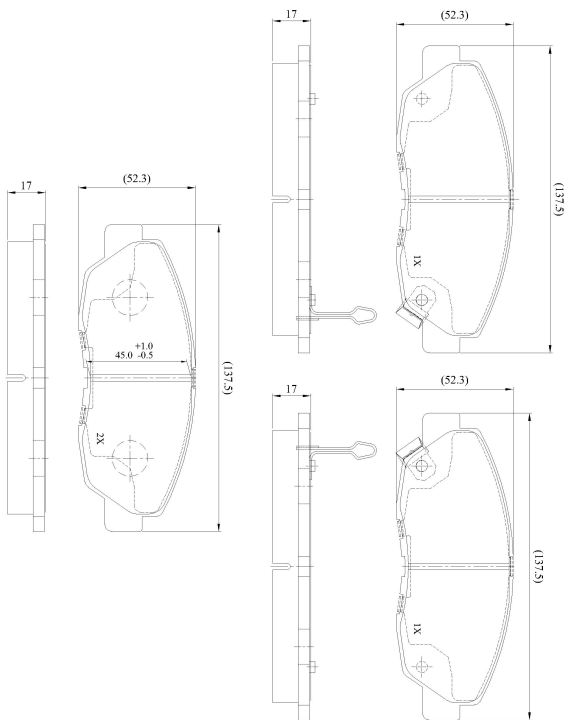

Make: HONDA

Model: Prelude (83->92)

Part Number: ADB3867

Vehicle Manufacturing/Engine:

ADB3867

Specifications

Fitting Position	:	Front
Model Date	:	01/87-01/92
Or. Caliper	:	Akebono
WVA	:	21499
FMSI	:	
Length	:	137.5
Width	:	52.3
Thickness	:	17