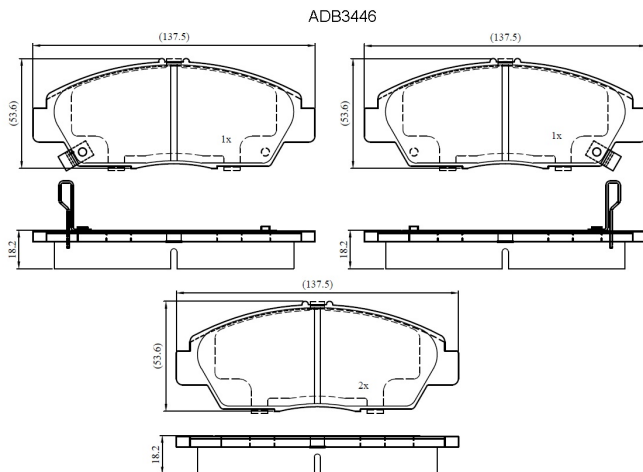

Make: HONDA

Model: Prelude (92-> 97)

Part Number: ADB3446

Vehicle Manufacturing/Engine:

Specifications

Fitting Position	:	Front
Model Date	:	01/92-01/97
Or. Caliper	:	Akebono
WVA	:	21879

FMSI	:	
Length	:	137.5
Width	:	53.6
Thickness	:	18.5