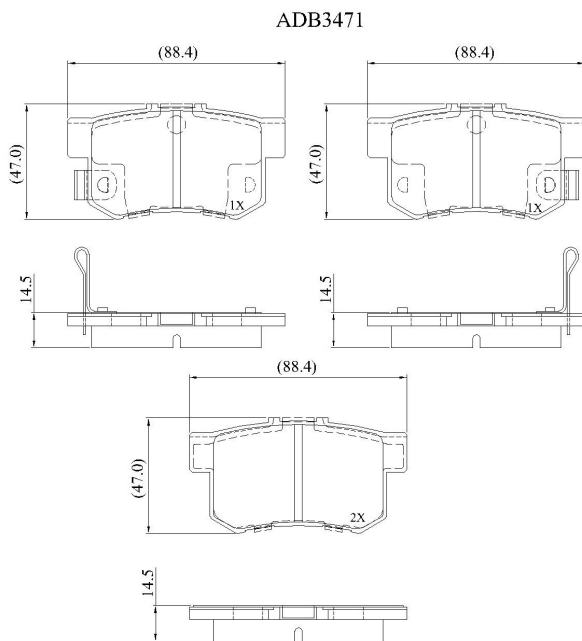

Make: HONDA

Model: Prelude (92-> 97)

Part Number: ADB3471

Vehicle Manufacturing/Engine:

Specifications

Fitting Position

:

Rear

Model Date	:	01/92-01/97
Or. Caliper	:	Akebono
WVA	:	21721
FMSI	:	
Length	:	88.4
Width	:	47
Thickness	:	14.5