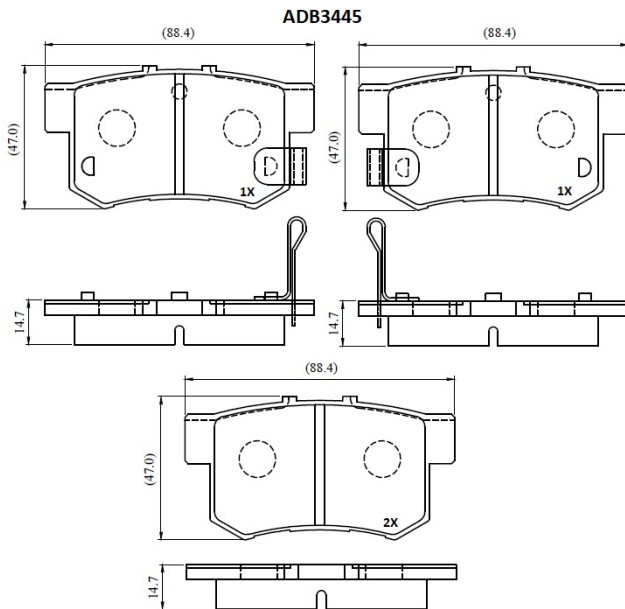

Make: HONDA

Model: Prelude (97-> 07/99)

Part Number: ADB3445

Vehicle Manufacturing/Engine:

Specifications

Fitting Position	:	Rear
Model Date	:	01/97-07/99

Or. Caliper	:	Akebono
WVA	:	23652
FMSI	:	
Length	:	88.4
Width	:	47
Thickness	:	14.7