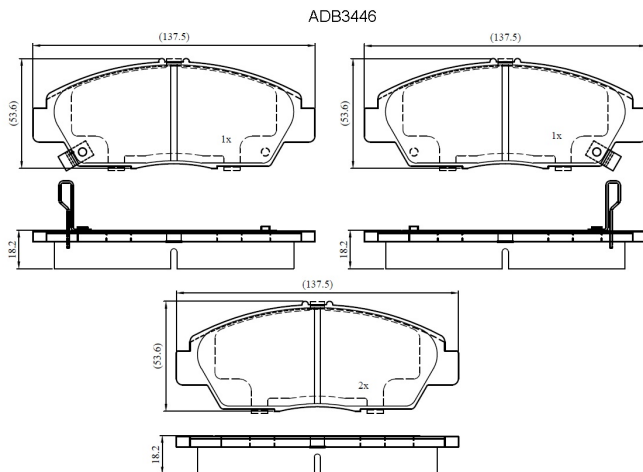

Make: HONDA

Model: Prelude (97-> 07/99)

Part Number: ADB3446

Vehicle Manufacturing/Engine:

Specifications

Fitting Position	:	Front
Model Date	:	01/97-07/99
Or. Caliper	:	Akebono
WVA	:	21879

FMSI	:	
Length	:	137.5
Width	:	53.6
Thickness	:	18.5