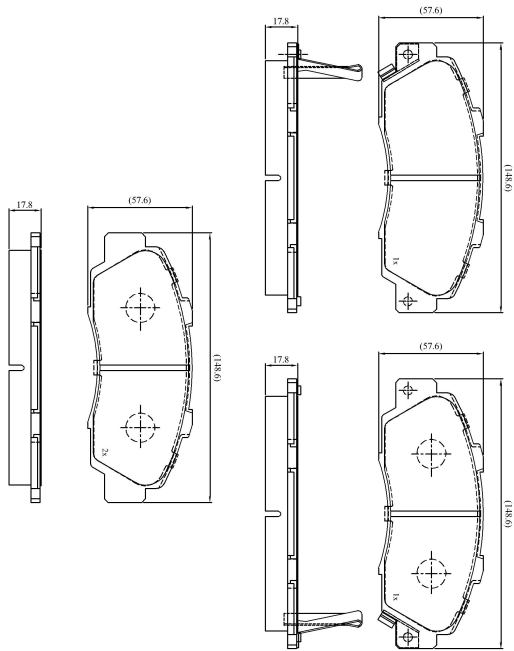

Make: HONDA

Model: Prelude (97-> 07/99)

Part Number: ADB3551

Vehicle Manufacturing/Engine:

ADB3551

Specifications

Fitting Position	:	Front
Model Date	:	01/97-07/99
Or. Caliper	:	Akebono
WVA	:	21652
FMSI	:	
Length	:	148.6
Width	:	57.6
Thickness	:	17.8