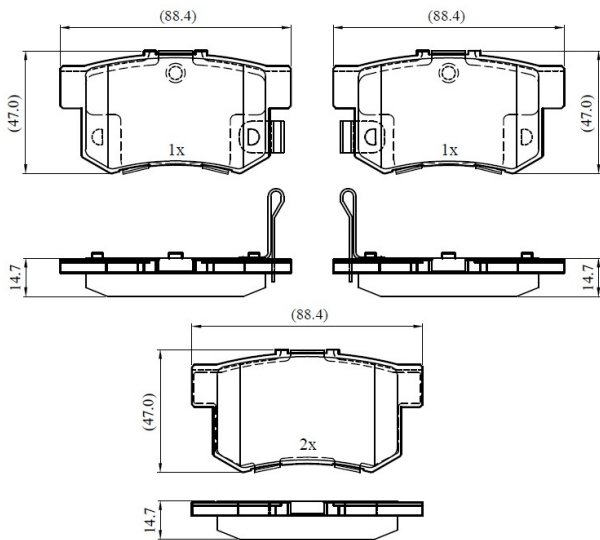

Make: HONDA

Model: PRELUDE Mk IV

Part Number: ADB33255

Vehicle Manufacturing/Engine:

ADB33255

Specifications

Fitting Position

:

Rear

Model Date	:	1993-1996
Or. Caliper	:	
WVA	:	21719
FMSI	:	
Length	:	88.4
Width	:	47
Thickness	:	14.7