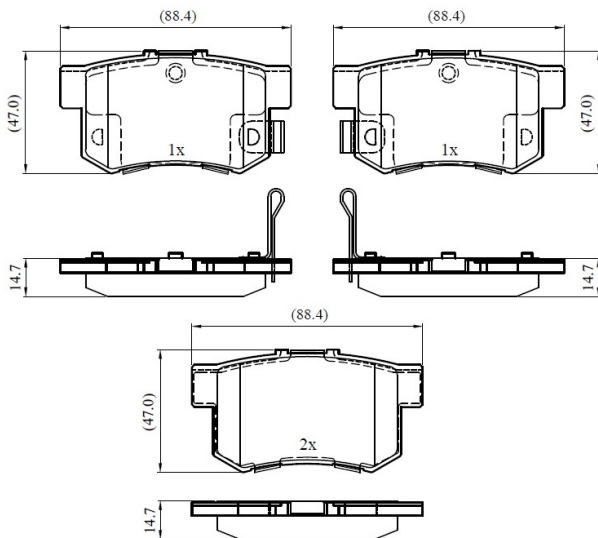

Make: HONDA

Model: S2000

Part Number: ADB33255

Vehicle Manufacturing/Engine:

ADB33255

Specifications

Fitting Position

:

Rear

Model Date	:	1999-2003
Or. Caliper	:	
WVA	:	21719
FMSI	:	
Length	:	88.4
Width	:	47
Thickness	:	14.7