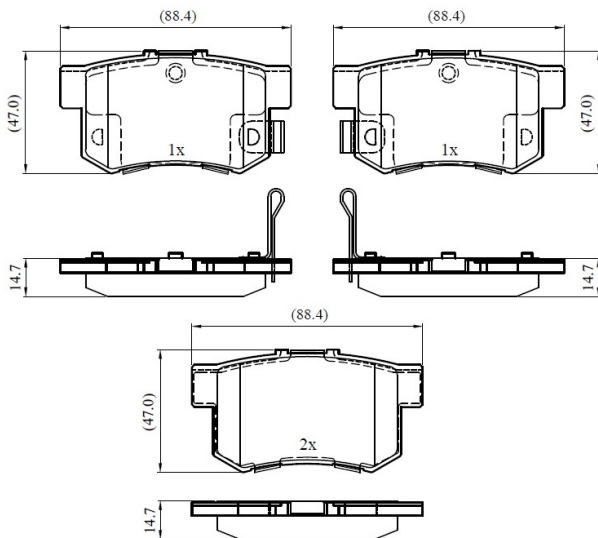

Make: HONDA

Model: Shuttle

Part Number: ADB33255

Vehicle Manufacturing/Engine:

ADB33255

Specifications

Fitting Position

:

Rear

Model Date	:	1994-1997
Or. Caliper	:	
WVA	:	21719
FMSI	:	
Length	:	88.4
Width	:	47
Thickness	:	14.7